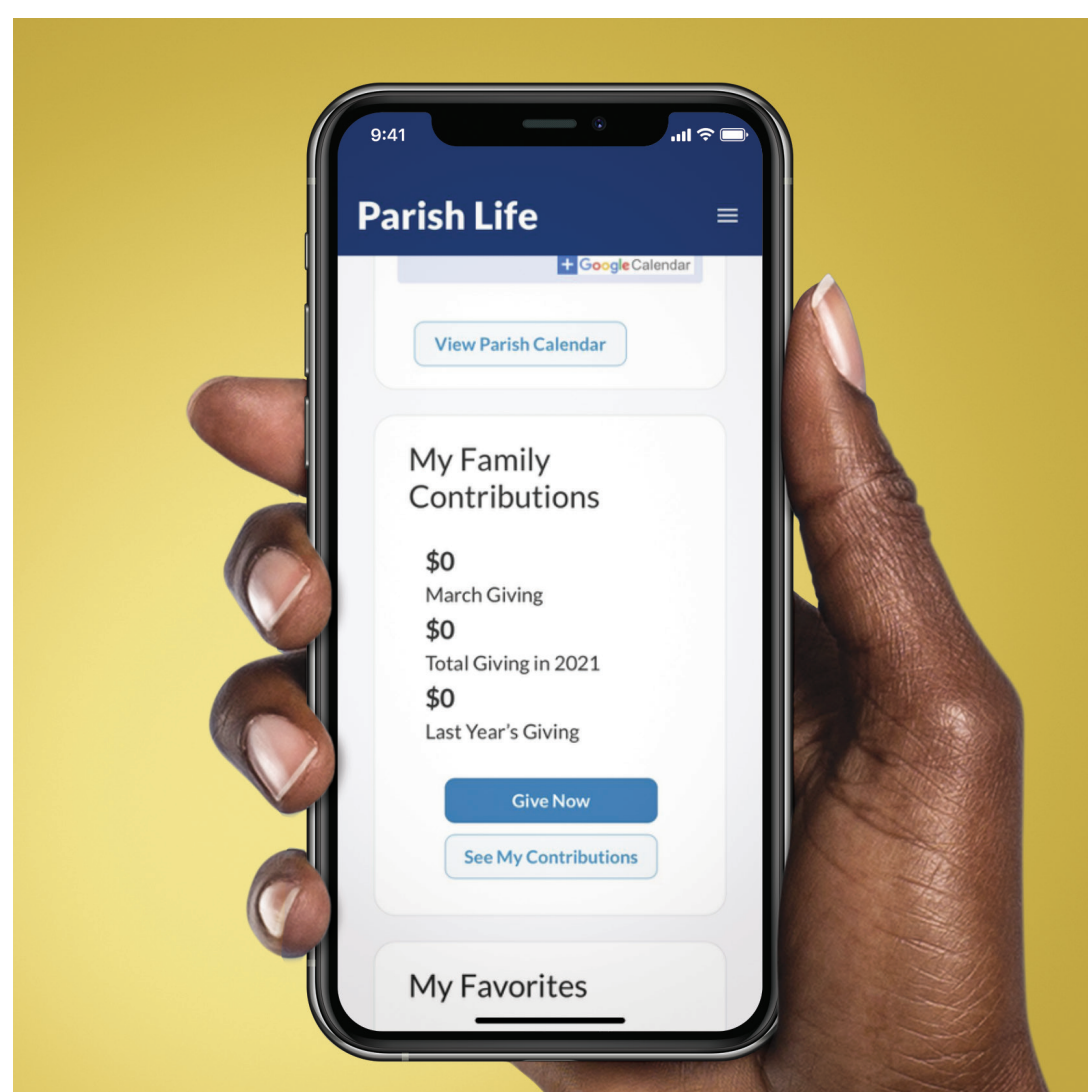

Giving made easy!

Start using our Parish Life parishioner portal today!

- One click
- 🕒 24/7/365
- 🔍 Track all gifts
- 📅 Recurring
- ♥ Special offerings

ParishLife

Let's get connected.