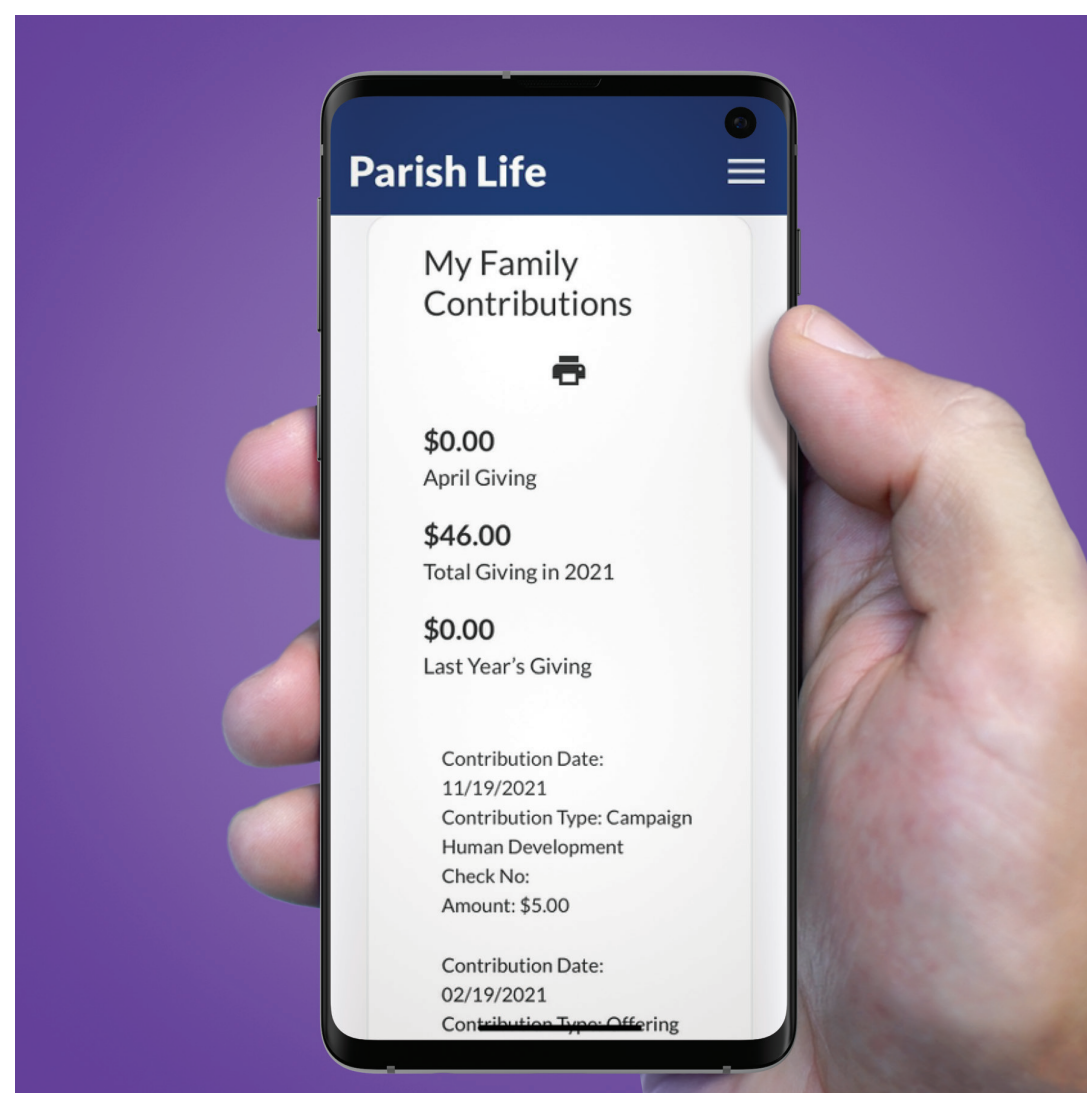

Giving made easy!

Start using our Parish Life parishioner portal today!

- One click
- 🕒 24/7/365
- 🔍 Track all gifts
- 📅 Recurring
- ♥ Special offerings

ParishLife

Let's get connected.