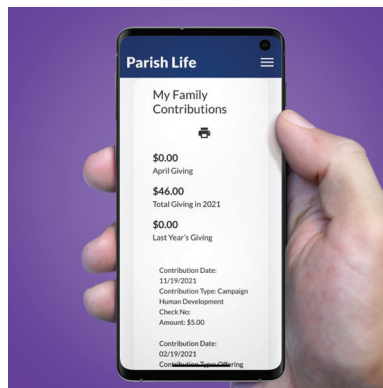

Giving made easy!

Start using our Parish Life parishioner portal today!

- One click
- 🕒 24/7/365
- 🔍 Track all gifts
- 📅 Recurring
- ♡ Special offerings

ParishLife

Let's get connected.