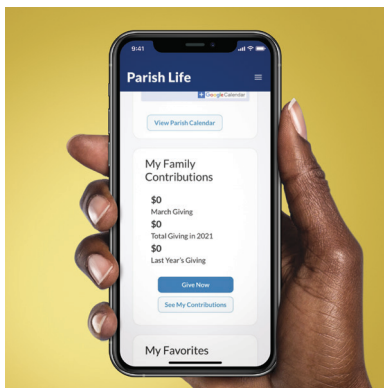

Giving made easy!

Start using our Parish Life parishioner portal today!

- One click
- 🕒 24/7/365
- 🔍 Track all gifts
- 📅 Recurring
- ♡ Special offerings

ParishLife

Let's get connected.